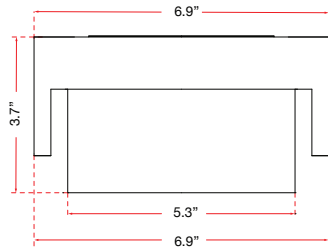

FAMILY NAME 500100DW-MB

Wet Location Miter Glass LED Wall

ABRA MODEL Titon

UPC 00810035190696

FIXTURE MATERIAL				FIXTURE DIMENSIONS IN INCHES										
Frame Material	Finishes Available	Diffuser Type	Diffuser Finish	Diameter	Height	o.a.h	Width	Length	Ext	Weight	ADA	Location	Rating	Compliance
Steel	MB-Matte Black SL-Silica	Glass	Frosted		10	10	6.9		3.7	7	Compliant	Wall Mount only	Wet Location	cETL
LAMPING										Compatible Dimmers	Junction Box Type	SUPPLIED		
Lamp Type	Lamp qty	Wattage	Max Wattage	Base	Kelvin	CRI	Initial Lumen's	Delivered Lumen's	Voltage		Standard 4 x 4 Octagon Box			
LED	1	15w	15w	Solid State Module	3000k	90+	1275	956.25 estimated	120v					
SPECIAL NOTES														