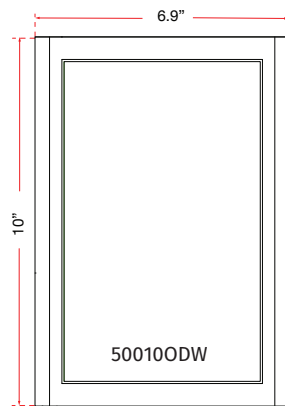

FAMILY NAME 500100DW-MB

Wet Location Miter Glass LED Wall

ABRA MODEL Titon

UPC 00810035190696

FIXTURE MATERIAL				FIXTURE DIMENSIONS IN INCHES										
Frame Material	Finishes Available	Diffuser Type	Diffuser Finish	Diameter	Height	o.a.h	Width	Length	Ext	Weight	ADA	Location	Rating	Compliance
Steel	MB-Matte Black SL-Silica	Glass	Frosted		10	10	6.9		3.7	7	Compliant	Wall Mount only	Wet Location	cETL
LAMPING										Compatible Dimmers	Junction Box Type	SUPPLIED		
Lamp Type	Lamp qty	Wattage	Max Wattage	Base	Kelvin	CRI	Initial Lumen's	Delivered Lumen's	Voltage		Standard 4 x 4 Octagon Box			
LED	1	15w	15w	Solid State Module	3000k	90+	1275	956.25 estimated	120v					
SPECIAL NOTES														