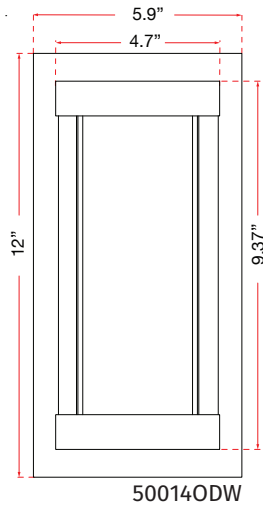

FAMILY NAME 500140DW-316STS **Marine Grade 316 Stainless Steel Wall Fixture**
ABRA MODEL Atom **UPC** 00810035190771

FIXTURE MATERIAL				FIXTURE DIMENSIONS IN INCHES										
Frame Material	Finishes Available	Diffuser Type	Diffuser Finish	Diameter	Height	o.a.h	Width	Length	Ext	Weight	ADA	Location	Rating	Compliance
Steel	316STS-Stainless Steel SL-Silica,MB-Matt Black	Glass	Frosted		12	12	5.9		2.9	5	Compliant	Wall Mount only	Wet Location	cETL
LAMPING										Compatible Dimmers		Junction Box Type		SUPPLIED
Lamp Type	Lamp qty	Wattage	Max Wattage	Base	Kelvin	CRI	Initial Lumen's	Delivered Lumen's	Voltage			Standard 4 x 4 Octagon Box		
LED	1	12w	12w	Solid State Module	3000k	90+	1020	765 estimated	120v					
SPECIAL NOTES														