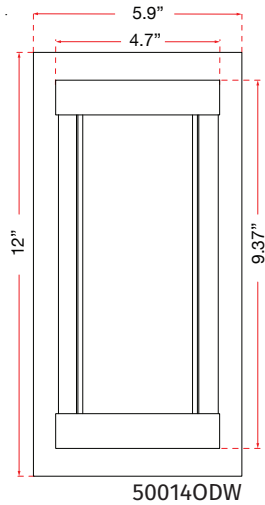

FAMILY NAME 500140DW-MB
ABRA MODEL Atom

Wet Location Wall Fixture
UPC 00810035190788

FIXTURE MATERIAL				FIXTURE DIMENSIONS IN INCHES										
Frame Material	Finishes Available	Diffuser Type	Diffuser Finish	Diameter	Height	o.a.h	Width	Length	Ext	Weight	ADA	Location	Rating	Compliance
Steel	MB-Matte Black SL-Silica,316STS-Stainless Steel	Glass	Frosted		12	12	5.9		2.9	5	Compliant	Wall Mount only	Wet Location	cETL
LAMPING										Compatible Dimmers	Junction Box Type	SUPPLIED		
Lamp Type	Lamp qty	Wattage	Max Wattage	Base	Kelvin	CRI	Initial Lumen's	Delivered Lumen's	Voltage		Standard 4 x 4 Octagon Box			
LED	1	12w	12w	Solid State Module	3000k	90+	1020	765 estimated	120v	SPECIAL NOTES				