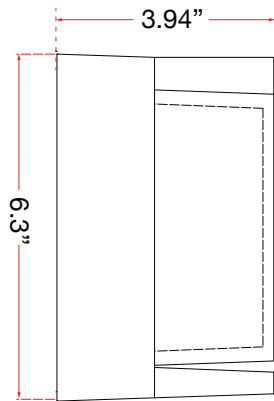

FAMILY NAME 500230DW-MB

Square outdoor wall sconce with hoods

ABRA MODEL Geo

UPC 00810035191006

FIXTURE MATERIAL				FIXTURE DIMENSIONS IN INCHES										
Frame Material	Finishes Available	Diffuser Type	Diffuser Finish	Diameter	Height	o.a.h	Width	Length	Ext	Weight	ADA	Location	Rating	Compliance
Aluminum	MB-Matte Black SL-Silica	Acrylic	White				6.3	6.3	3.94		Compliant	Wall Mount only	Wet Location	cETL
LAMPING										Compatible Dimmers	Junction Box Type	SUPPLIED		
Lamp Type	Lamp qty	Wattage	Max Wattage	Base	Kelvin	CRI	Initial Lumen's	Delivered Lumen's	Voltage		Standard 4 x 4 Octagon Box			
LED	1	9w	9w	Solid State Module	3000k	90+	765	573.75 estimated	120v					
SPECIAL NOTES														