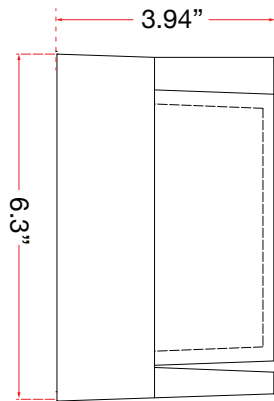

**FAMILY NAME** 500230DW-SL

**Square outdoor wall sconce with hoods**

**ABRA MODEL** Geo

**UPC** 00810035191013

FIXTURE MATERIAL				FIXTURE DIMENSIONS IN INCHES										
Frame Material	Finishes Available	Diffuser Type	Diffuser Finish	Diameter	Height	o.a.h	Width	Length	Ext	Weight	ADA	Location	Rating	Compliance
Aluminum	SL-Silica MB-Matt Black	Acrylic	White				6.3	6.3	3.94		Compliant	Wall Mount only	Wet Location	cETL
LAMPING										Compatible Dimmers	Junction Box Type	SUPPLIED		
Lamp Type	Lamp qty	Wattage	Max Wattage	Base	Kelvin	CRI	Initial Lumen's	Delivered Lumen's	Voltage		Standard 4 x 4 Octagon Box			
LED	1	9w	9w	Solid State Module	3000k	90+	765	573.75 estimated	120v	SPECIAL NOTES				