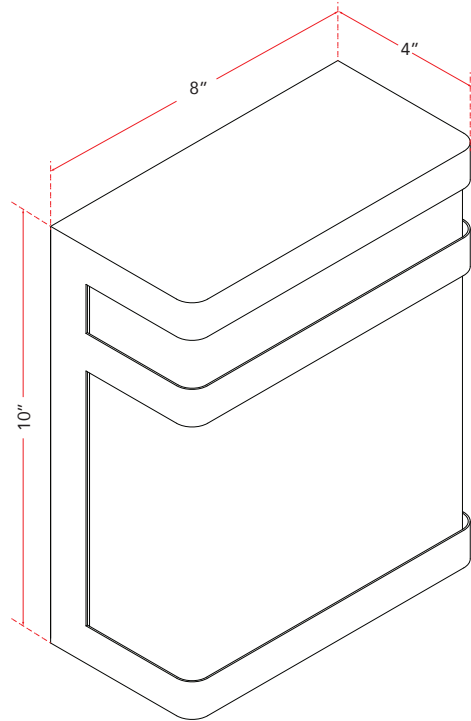

FAMILY NAME 500280DW-304ST **Stainless Steel Wall Fixture**
ABRA MODEL Sentinel

FIXTURE MATERIAL				FIXTURE DIMENSIONS IN INCHES										
Frame Material	Finishes Available	Diffuser Type	Diffuser Finish	Diameter	Height	o.a.h	Width	Length	Ext	Weight	ADA	Location	Rating	Compliance
Steel	304STS-Stainless Steel	Acrylic	White		10	10	8		4	4	Compliant	Wall Mount only	Wet Location	cETL
LAMPING										Compatible Dimmers		Junction Box Type		SUPPLIED
Lamp Type	Lamp qty	Wattage	Max Wattage	Base	Kelvin	CRI	Initial Lumen's	Delivered Lumen's	Voltage			Standard 4 x 4		
LED	1	17w	17w	Solid State Module	3000k	90+	1394	970 estimated	120v					
SPECIAL NOTES														