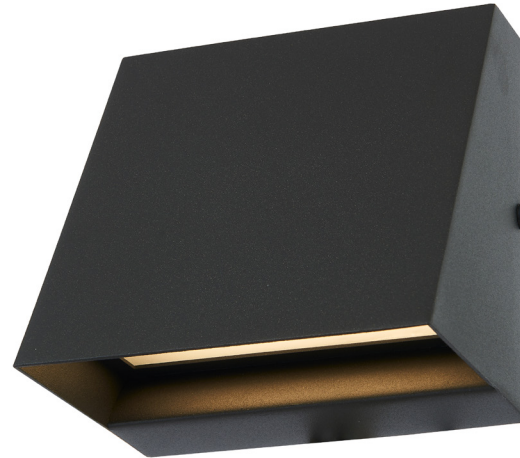

ABRA MODEL **500700DW-MB**

Wet Location Wall Sconce

ABRA Model **Wedge**

UPC 00810035193826

FIXTURE MATERIAL				DIMENSIONS IN INCHES						CERTIFICATION		
Frame Material	Finishes Available	Diffuser	Finish	Fixture			Label	Location	Rating			
				Height	Width	Ext						
Metal	MB-Matte Black MW-Matte White	Glass	Frosted	5	5	3.9	cETL	Wall	Wet Location			

LAMPING										COMPATIBLE DIMMER'S	J-BOX TYPE	SUPPLIED
Lamp Type	Lamp qty	Wattage	Max Watt-age	Base	Kelvin	CRI	Initial Lumen's	Delivered Lumen's	Voltage	CL, ELV	Octagonal	
LED	1	12w	12w	Modules	3000k	90	1020	714 estimated	120v	SPECIAL NOTES		