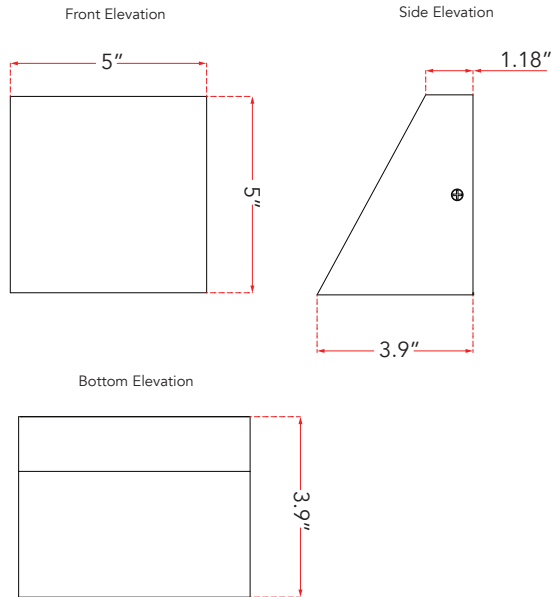

ABRA MODEL **500700DW-MB**

Wet Location Wall Sconce

ABRA Model **Wedge**

UPC 00810035193826

FIXTURE MATERIAL				DIMENSIONS IN INCHES						CERTIFICATION		
Frame Material	Finishes Available	Diffuser	Finish	Fixture			Label	Location	Rating			
				Height	Width	Ext						
Metal	MB-Matte Black MW-Matte White	Glass	Frosted	5	5	3.9	cETL	Wall	Wet Location			

LAMPING										COMPATIBLE DIMMER'S	J-BOX TYPE	SUPPLIED
Lamp Type	Lamp qty	Wattage	Max Watt-age	Base	Kelvin	CRI	Initial Lumen's	Delivered Lumen's	Voltage	CL, ELV	Octagonal	
LED	1	12w	12w	Modules	3000k	90	1020	714 estimated	120v	SPECIAL NOTES		