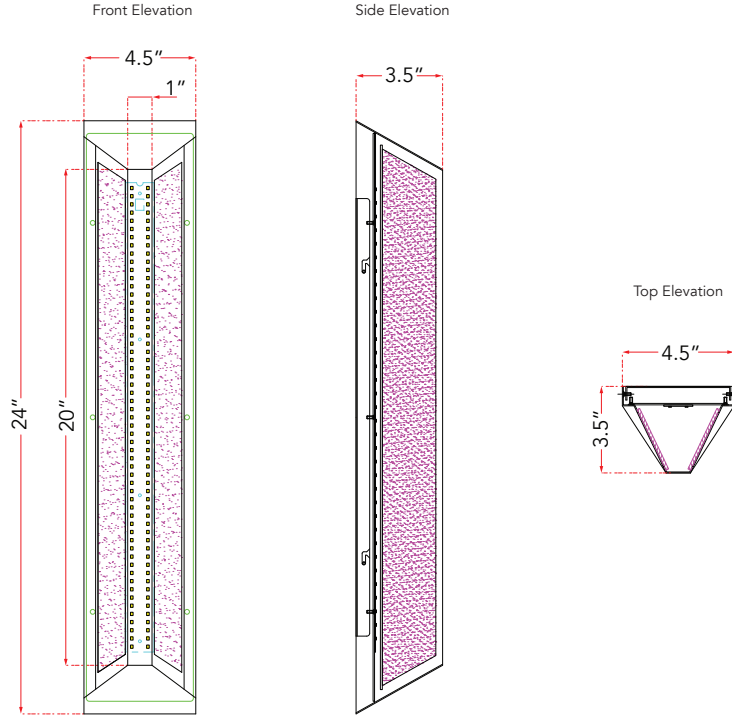

ABRA MODEL **500880DW-MB**

Wet Location Angled Side Light Wall Fixture

ABRA Model **Trix**

UPC 00810035193925

FIXTURE MATERIAL

Frame Material	Finishes Available	Diffuser	Finish
Metal	MB-Matte Black SL-Silica	Glass	Frosted

DIMENSIONS IN INCHES

Fixture		
Height	Width	Ext
24	4.5	3.5

CERTIFICATION

Label	Location	Rating
cETL	Wall	Wet Location

LAMPING

Lamp Type	Lamp qty	Wattage	Max Watt- age	Base	Kelvin	CRI	Initial Lumen's	Delivered Lumen's	Voltage
LED	1	28w	28w	Modules	3000k	90	2380	1666 estimated	120v