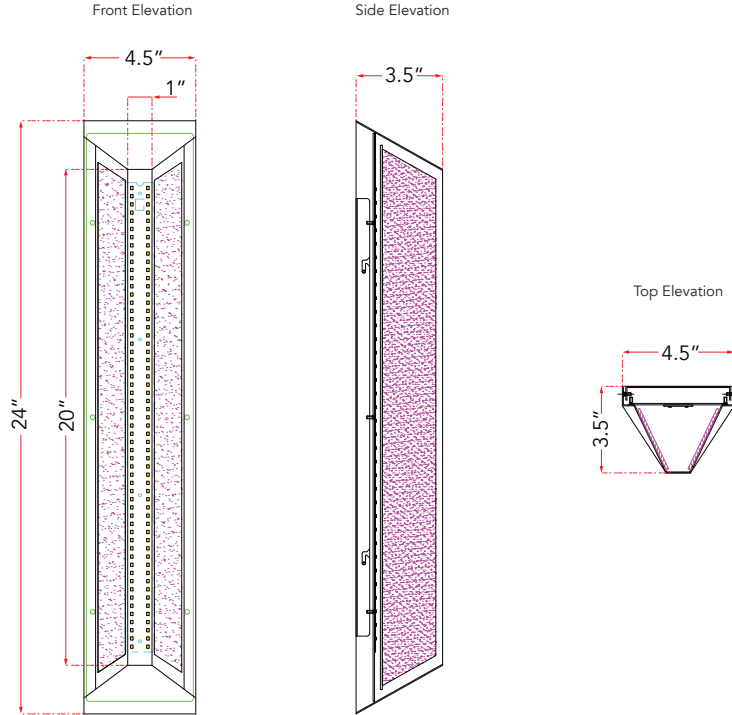

ABRA MODEL **500880DW-SL**

Wet Location Angled Side Light Wall Fixture

ABRA Model **Trix**

UPC 00810035193932

FIXTURE MATERIAL

Frame Material	Finishes Available	Diffuser	Finish
Metal	SL-Silica MB-Matte Black	Glass	Frosted

DIMENSIONS IN INCHES

Fixture		
Height	Width	Ext
24	4.5	3.5

CERTIFICATION

Label	Location	Rating
cETL	Wall	Wet Location

LAMPING

Lamp Type	Lamp qty	Wattage	Max Watt- age	Base	Kelvin	CRI	Initial Lumen's	Delivered Lumen's	Voltage
LED	1	28w	28w	Modules	3000k	90	2380	1666 estimated	120v